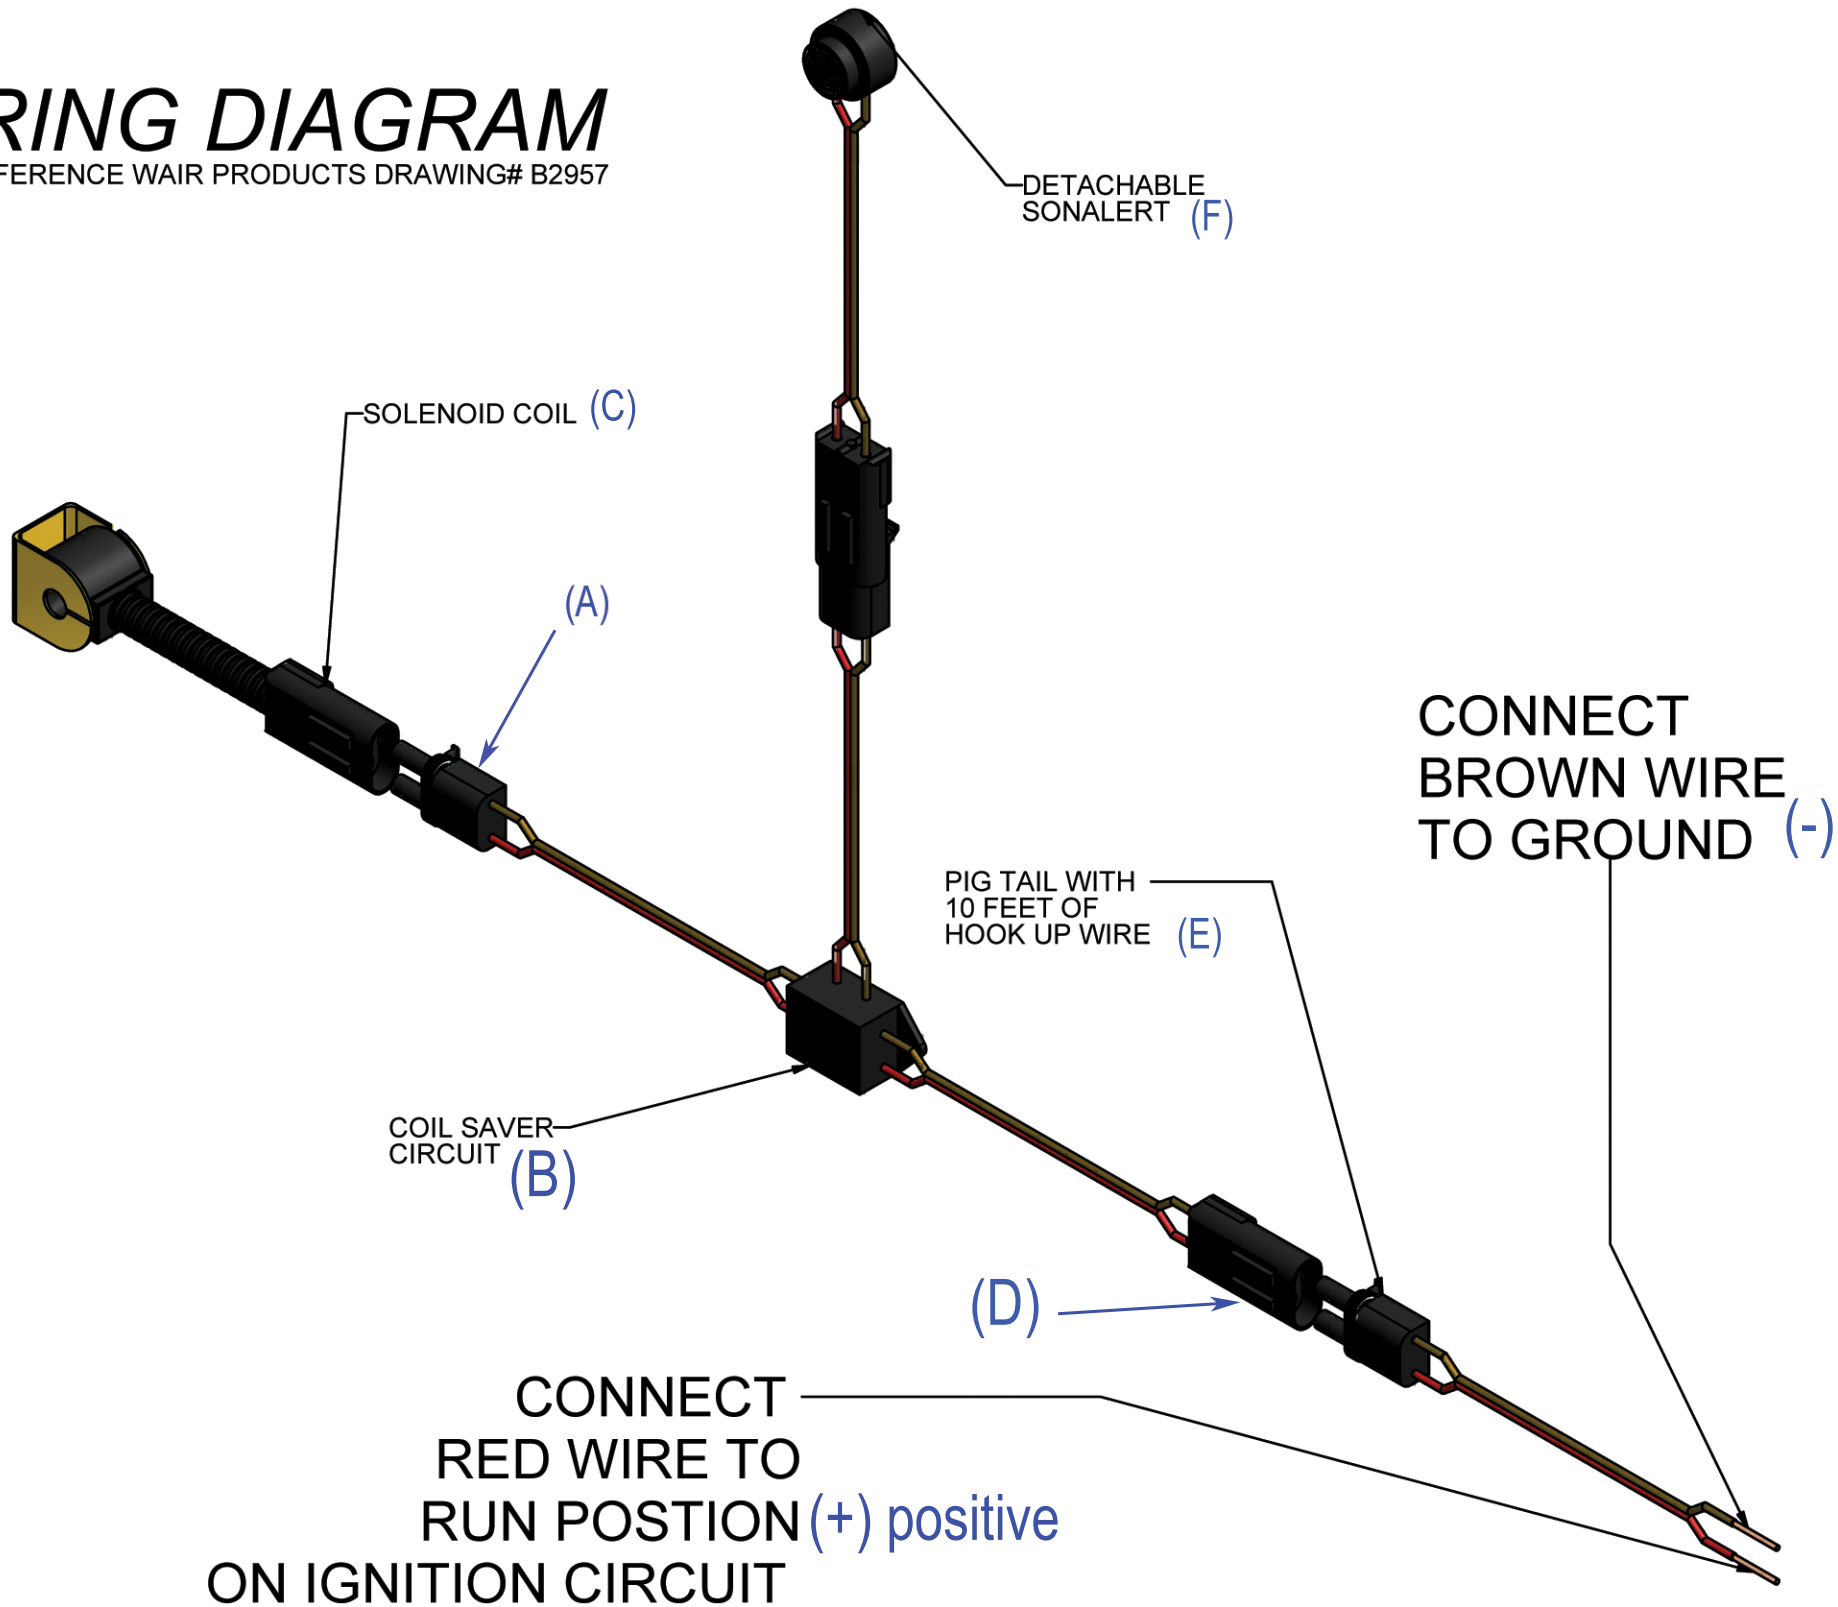

WIRING DIAGRAM

REFERENCE WAIR PRODUCTS DRAWING# B2957

DETACHABLE SONALERT (F)

SOLENOID COIL (C)

(A)

CONNECT BROWN WIRE TO GROUND (-)

PIG TAIL WITH 10 FEET OF HOOK UP WIRE (E)

COIL SAVER CIRCUIT (B)

(D)

CONNECT RED WIRE TO RUN POSTION (+) positive ON IGNITION CIRCUIT